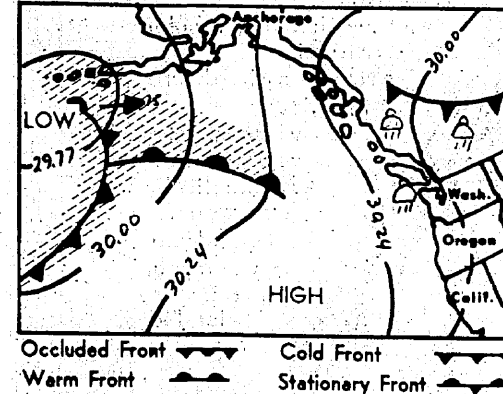

Vital statistics

Born yesterday

FARMER-James and Kathi, 4033 91st Ave. S. E. Mercer Island, girl. Swedish Hospital, Seattle. SWEDEN-Gloria, 7427 85th Pl. S. E. Mercer Island, girl. Lutheran Hospital, Seattle. BAILEY-George and Edna, 7427 85th Pl. S. E. Mercer Island, girl. Lutheran Hospital, Seattle.

Born Saturday

TID-Earl and Virginia, 9908 S. 210th Pl., Kent, girl. Overlake Hospital, Bellevue. DE DONATO-James and Colleen, 1708 E. Smith St., Kent, girl. Lutheran Hospital, Seattle. KEITHLEY-Lester and Judith, 222 10th Ave. S., boy. Lutheran Hospital, Seattle.

Moist marine air will keep Pacific Northwest weather unseasonably cool and a bit drizzly and foggy although high pressure offshore should keep precipitation light. This Times-Weather Service map shows surface conditions for tomorrow morning.

Table of temperature readings and precipitation measurements for various cities in the Pacific Northwest, including Seattle, Tacoma, and Everett.

Table of forecasted temperatures and precipitation for various cities, including Seattle, Tacoma, and Everett.

Weather Service recorded forecasts 285-3710. The sun will rise tomorrow at 5:11 a.m. and will set at 9:09 p.m.

Maritime
Glen Carter, editor
Navy given Great White Fleet logbook

The logbook from a battleship staming 67 years ago on a world cruise with Teddy Roosevelt's Great White Fleet has been presented to the Navy by a Seattle man. D. G. Schuster, executive officer of the Naval Support Activity, for presentation to the Naval Historical Library in Washington, D. C.

No blame set in death of sailor

McClory said he was told Stawnychy was picked up while absent without leave May 12, but become violent and the guards were required to use physical restraint. Fellow recruits said Stawnychy had talked of suicide for several days.

Cool days caused by Alaskan air

Alaskan air is responsible for Western Washington's cool weather. The weatherman said a high-pressure area firmly established several hundred miles offshore is pumping Alaskan air over the area.

Hawaii hydrofoil inaugurates run

The 90-foot Boeing hydrofoil, Kamehameha yesterday inaugurated the Hawaiian Islands' first inter-island waterborne service in 25 years. The fast-speed cruise also marked the start of the first commercial hydrofoil service in the nation.

Police officers witness assault

Two police officers witnessed a shooting just outside a restaurant at 131 E. Yesler Way at 4:28 p. m. yesterday. They arrested the assailant.

Man booked in death of cab driver

A 27-year-old county jail inmate held on an assault charge was booked on suspicion of homicide yesterday in the June 4 shooting death of a cab driver. The inmate's former wife also was jailed in the cab driver's death.

Asian project given grant by Presbyterian women

Mrs. Blackstone said the project has been raised by state officials for its work with abandoned Asian war brides and children, mostly Korean. Sil D. Kim, director of P. A. A., said the grant will be used to help Asian physicians, pharmacists, nurses, medical technologists and other health professionals become accredited in the United States.

Deaths and funerals