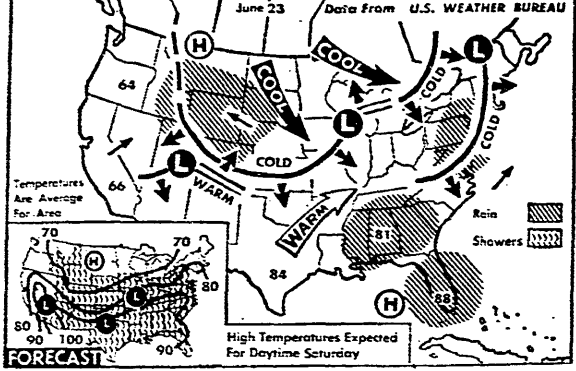

Thermal L. and ridge HI are maintaining the marine flow in coastal areas.

Detailed Weather Report

U.S. Weather Bureau Forecast for Saturday, June 24, 1967. San Diego: Low clouds morning and night hours, otherwise generally clear and sunny today.

Table with 2 columns: High and Low. Lists weather data for various locations including San Diego, Imperial Valley, and United States.

Table with 2 columns: High and Low. Lists weather data for various locations including Canada, Pacific Area, and European Area.

Table with 2 columns: High and Low. Lists weather data for various locations including Africa, Latin America, and Sun, Moon, Tides.

Table with 2 columns: High and Low. Lists weather data for various locations including Sun, Moon, Tides.